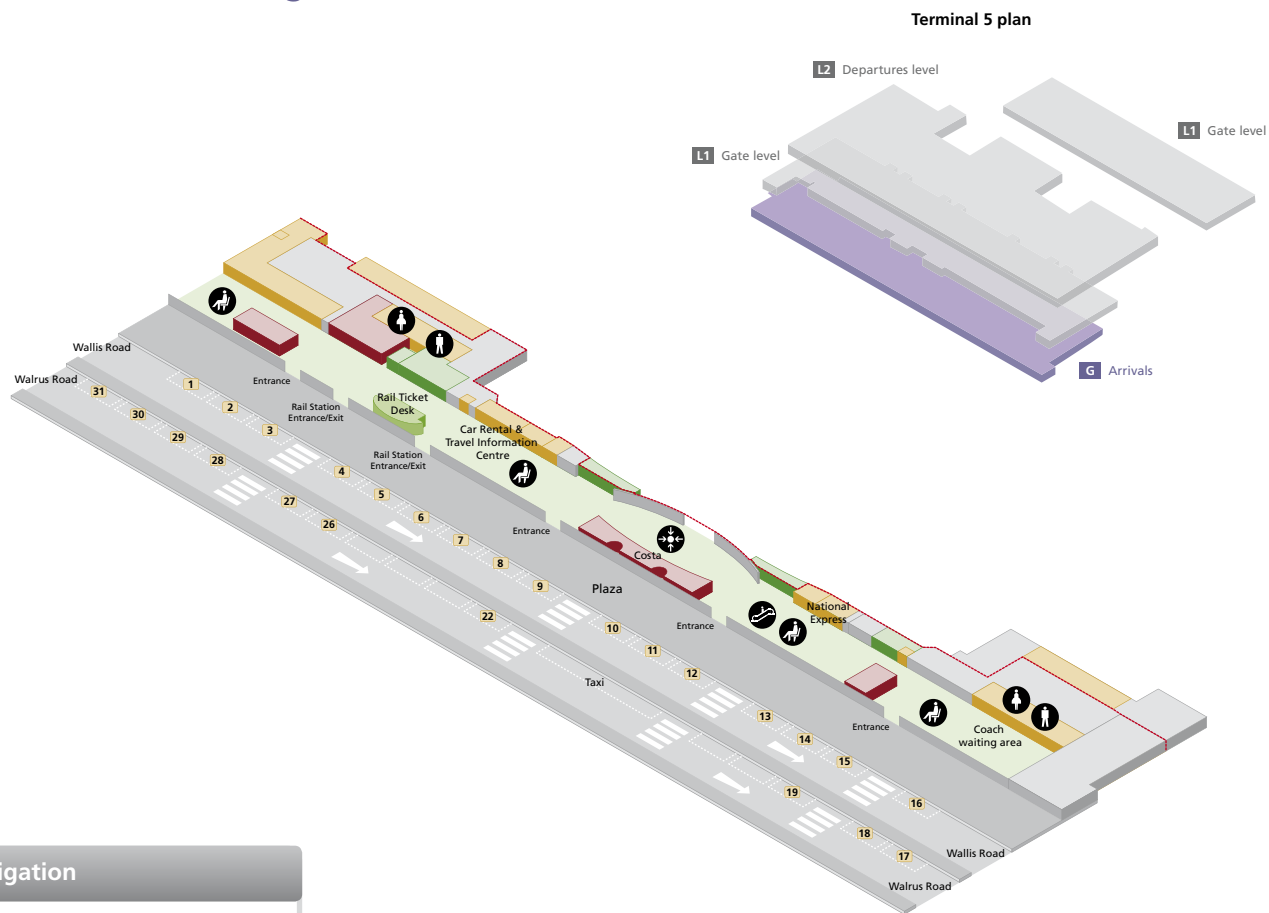

## Food and drink

Costa	20	Krispy Kreme	19
Giraffe Juice	3	M&S Simply Food	4

- Baggage reclaim
- Security control
- Public areas
- Escalator
- Passport control
- Passenger areas
- Lift
- Toilet men
- Before/After Security
- Meeting point
- Toilet woman
- Passenger lounge/Seating area

## Navigation

Departures level	1
Gate level	2
Gates 32-48	3
Arrivals (ground level)	4
Onward travel – Arrivals (ground level)	5

## Onward travel – Arrivals (ground level)