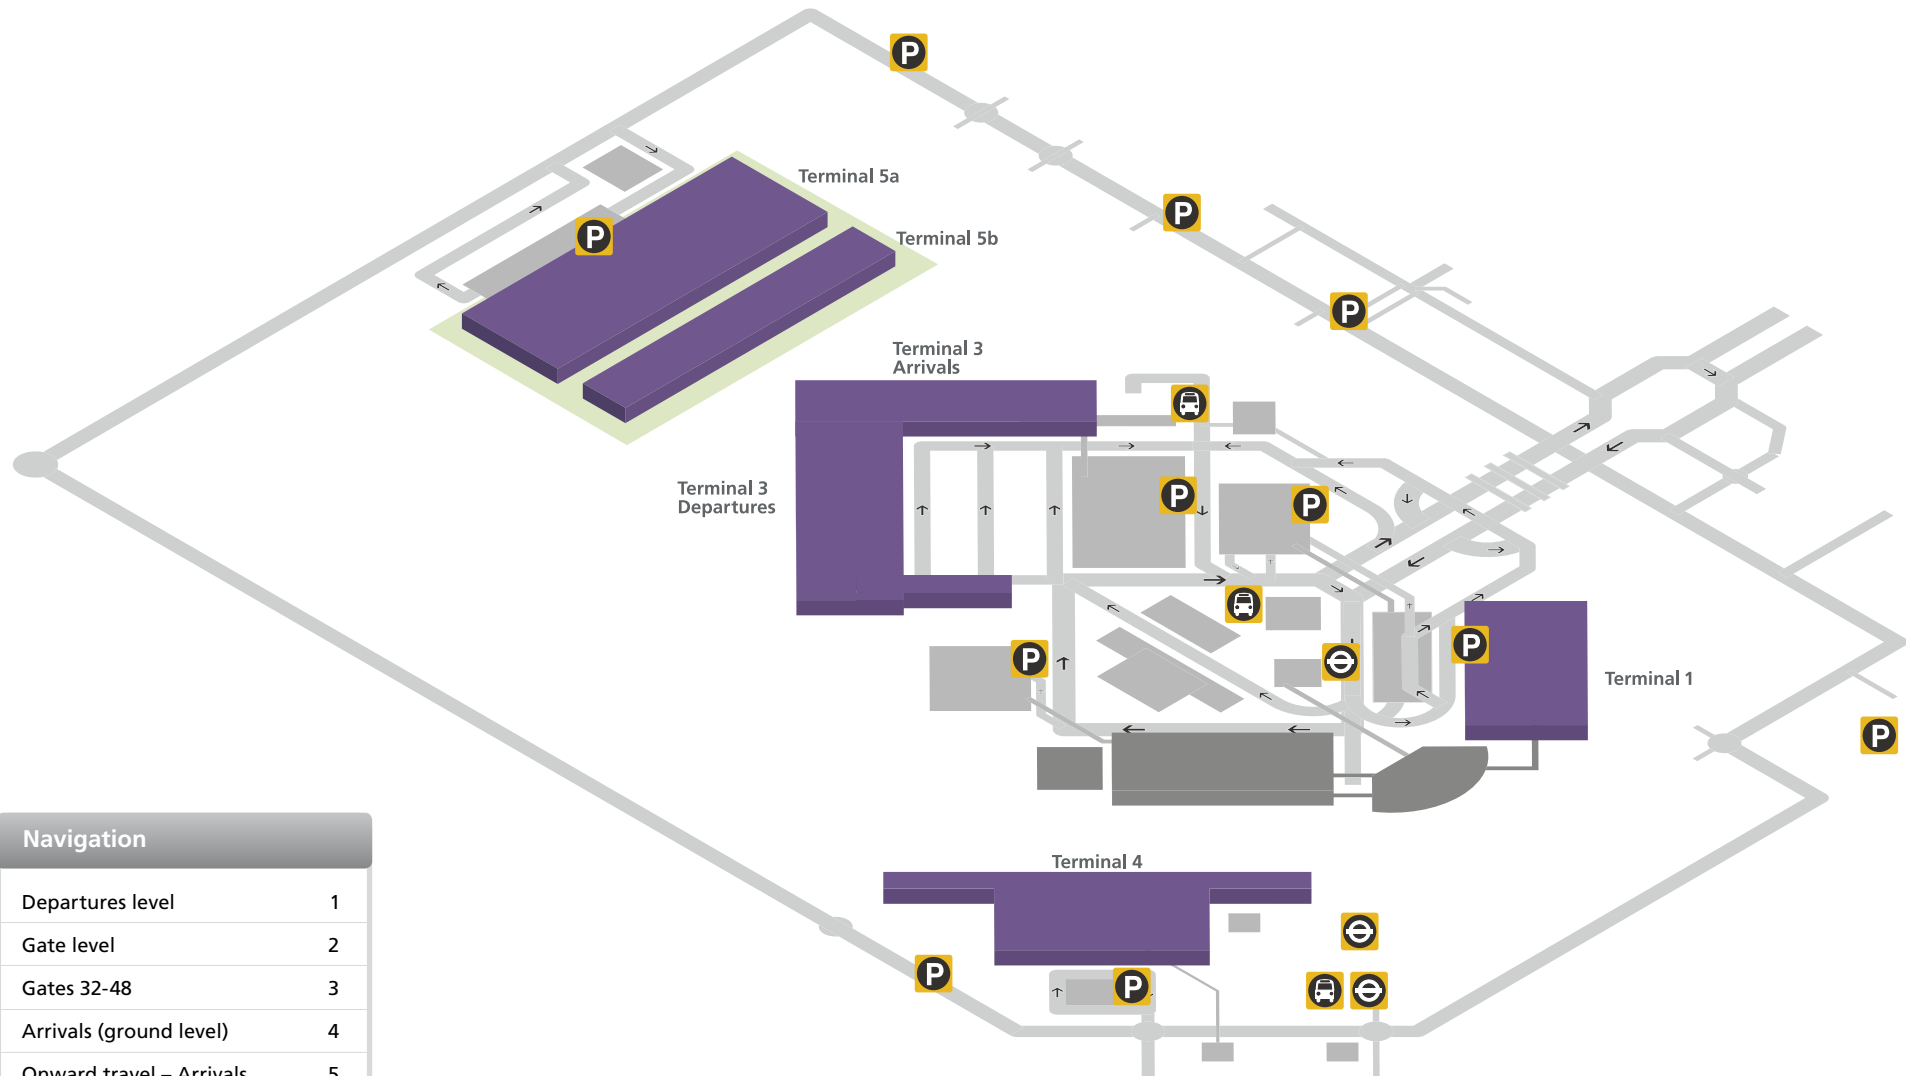

### Navigation

Departures level	1
Gate level	2
Gates 32-48	3
Arrivals (ground level)	4
Onward travel – Arrivals (ground level)	5