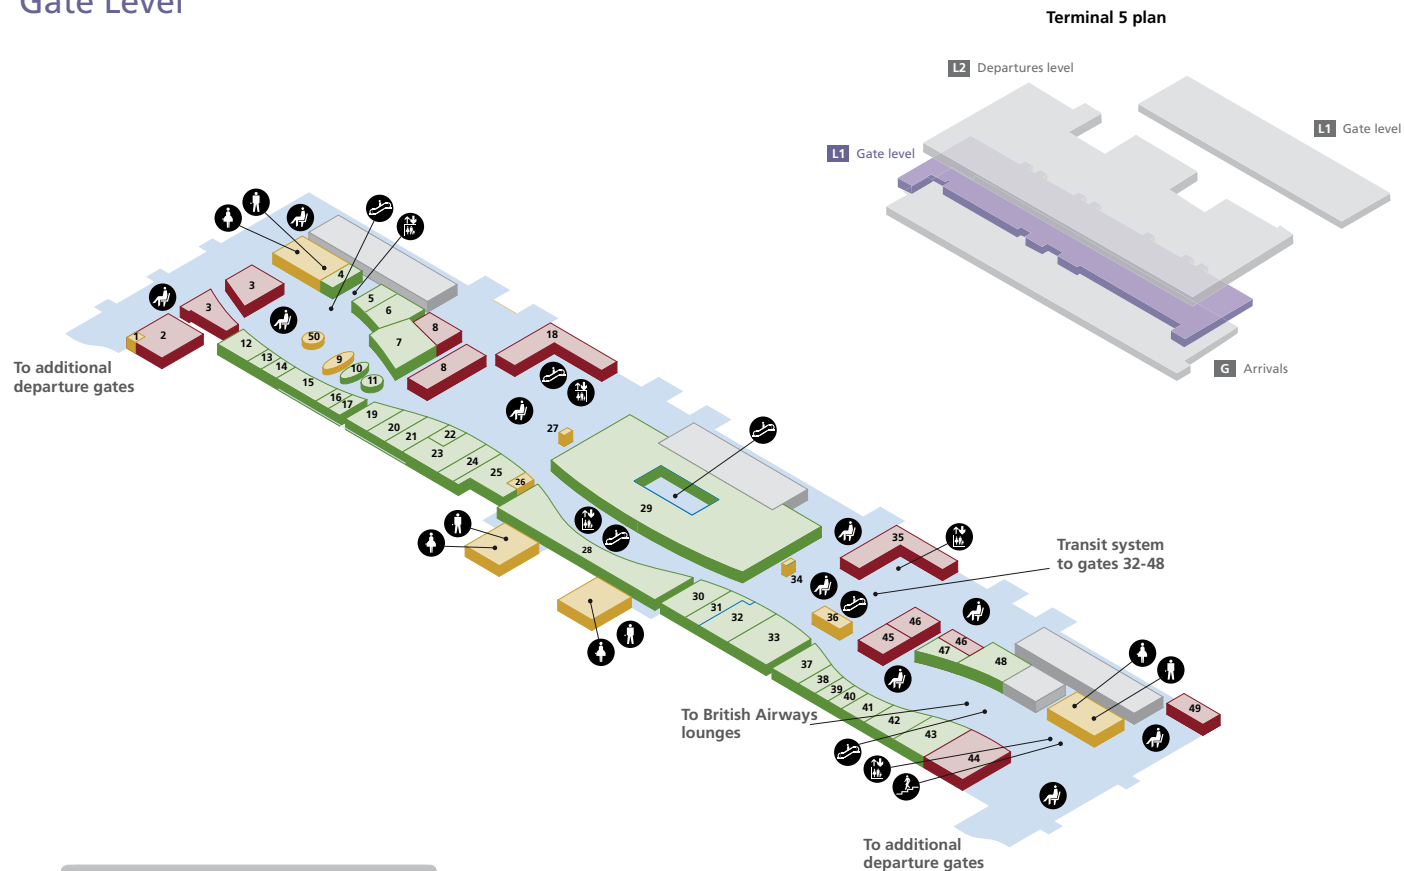

### Passenger lounges

British Airways Galleries lounge north (by invitation only)	8	British Airways Galleries lounge south (by invitation only)	37
---	---	---	----

- Escalator
- Lift
- Passenger lounge/Seating area
- Security/Passport Control
- Toilet men
- Toilet women
- Public areas
- Passenger areas
- Before/After Security

### Navigation

Departures level	1
Gate level	2
Gates 32-48	3
Arrivals (ground level)	4
Onward travel – Arrivals (ground level)	5

# Terminal 5

## Gate Level