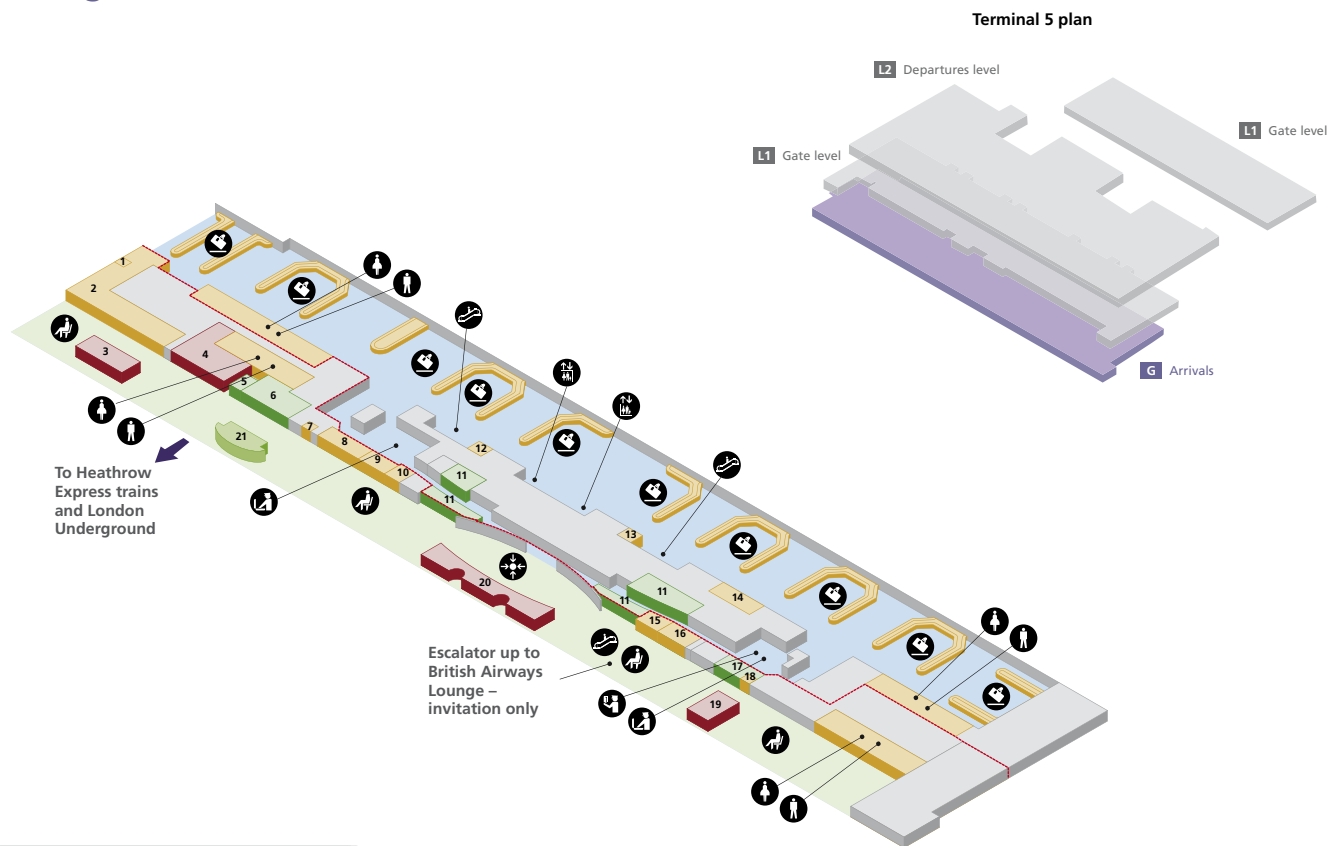

### Food and drink

Bagel Street	2	J D Wetherspoon - 'The Crown Rivers'	3
Caviar House Seafood Bar	45	Pret A Manger	8
EAT	35	Starbucks	18
Espresso	49	V Bar	44
ITSU	46		

- Escalator
- Lift
- Passenger lounge/Seating area
- Steps
- Toilet men
- Toilet women
- Passenger areas

## Food and drink

Apostrophe	1	J D Wetherspoon	14
------------	---	-----------------	----

- Escalator
- Lift
- Passenger lounge/Seating area
- Steps
- Toilet men
- Toilet women
- Passenger areas

## Navigation

Departures level	1
Gate level	2
Gates 32-48	3
Arrivals (ground level)	4
Onward travel - Arrivals (ground level)	5

# Terminal 5

Arrivals (ground level)