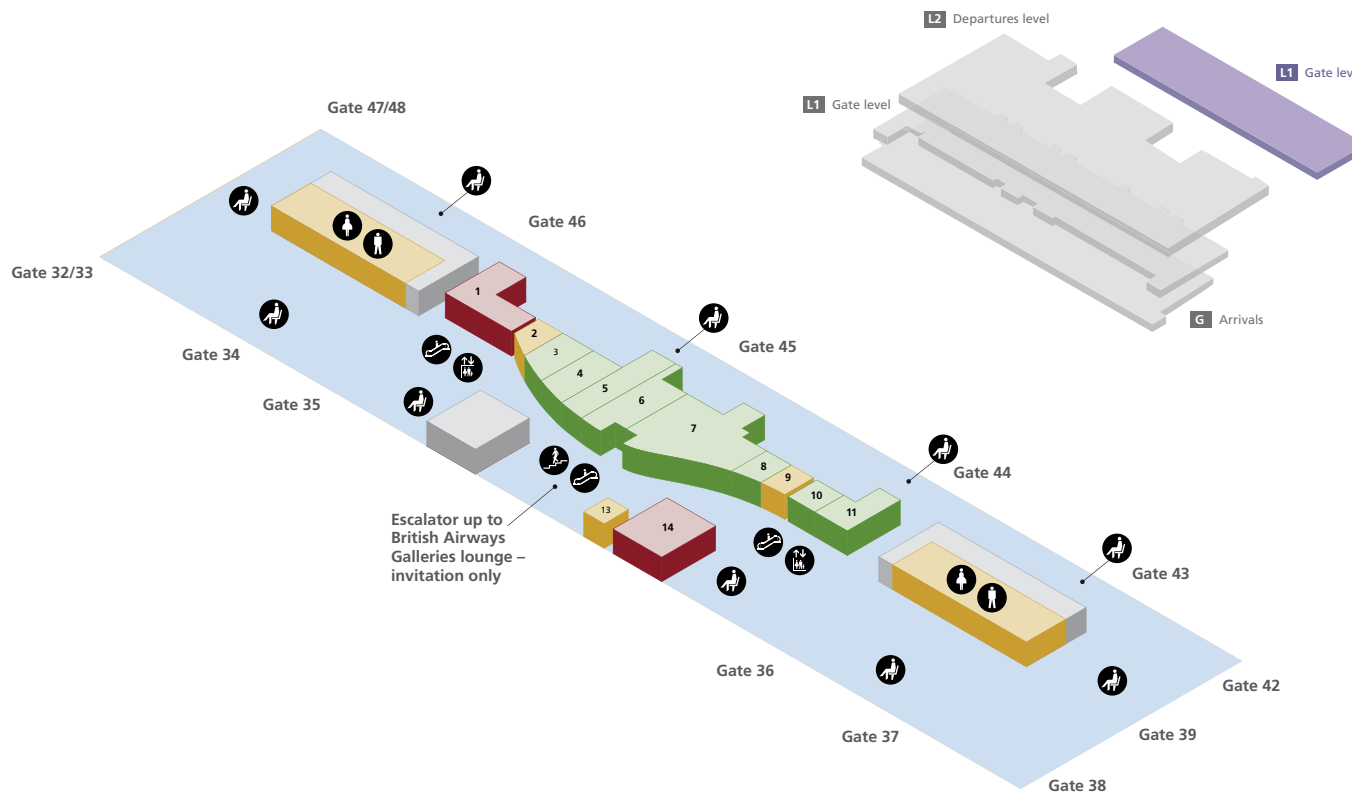

### Food and drink

Bagel Street	2	J D Wetherspoon - 'The Crown Rivers'	3
Caviar House Seafood Bar	45	Pret A Manger	8
EAT	35	Starbucks	18
Espresso	49	V Bar	44
ITSU	46		

- Escalator
- Lift
- Passenger lounge/Seating area
- Steps
- Toilet men
- Toilet women
- Passenger areas

### Navigation

Departures level	1
Gate level	2
Gates 32-48	3
Arrivals (ground level)	4
Onward travel – Arrivals (ground level)	5

# Terminal 5

Gates 32-48

Terminal 5 plan