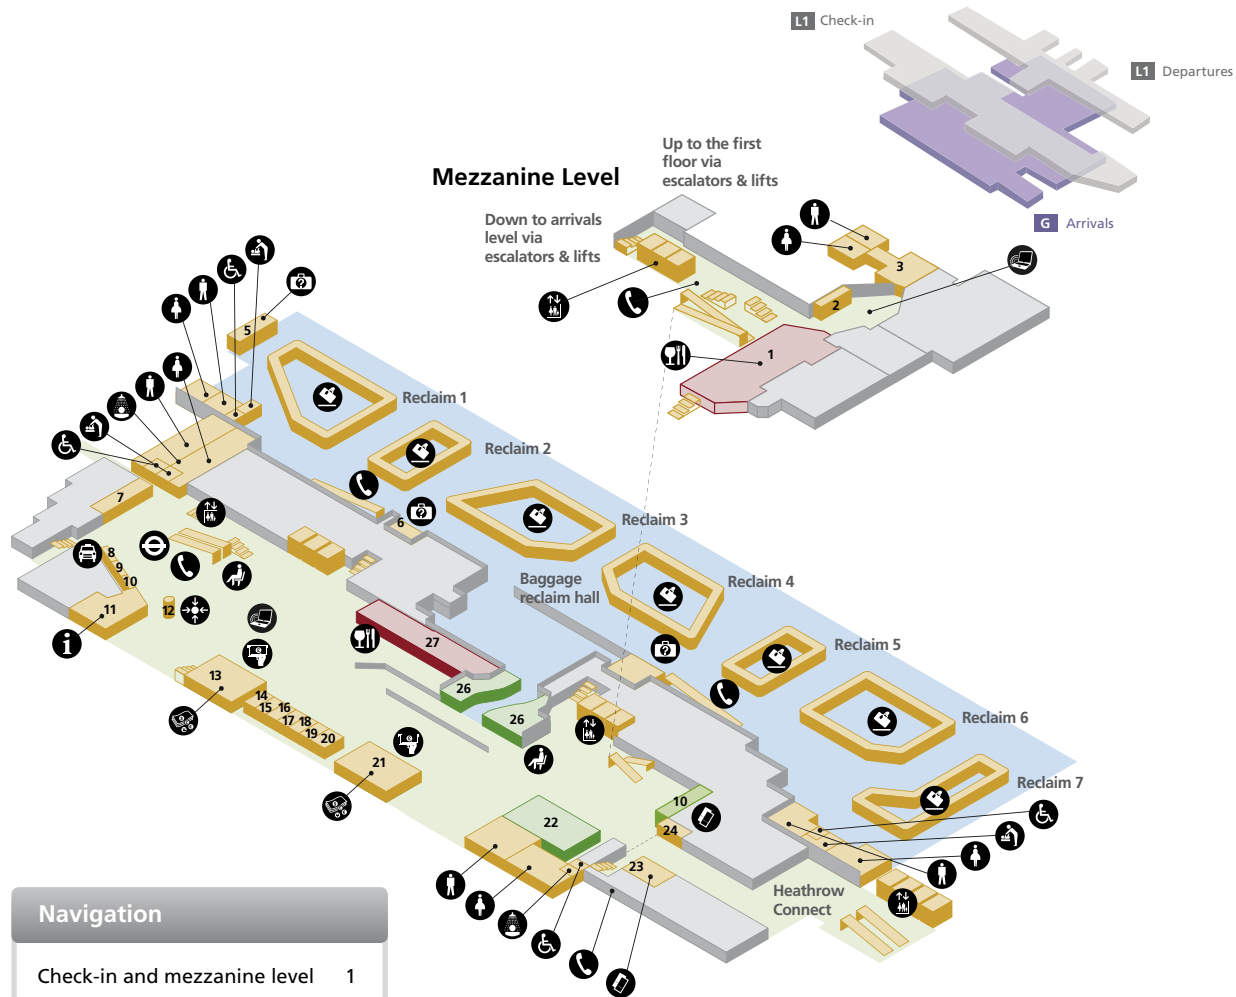

- Accessible toilet
- Prayer room
- Toilet men
- Babycare
- Restaurant / Café / Pub
- Toilet women
- Cash machines
- Security
- Wireless hotspot
- Check-in
- Telephone
- Public areas
- Lift
- Tickets
- Passenger areas
- Postbox

Terminal 4

Departures (first floor)

Navigation

Check-in and mezzanine level	1
Departures	2
Arrivals & mezzanine level	3
Onward travel – Arrivals	4

Shopping

Bally	11	Harrods	
Beauty Studio	10	- Signature Store and Food Hall	29
Best of the Best	17	HMV	37
Boots (sandwiches and snacks)	12	Links of London	4
Burberry	7	Mulberry	13
Cath Kidston	9	Rolling Luggage/Tumi	21
Dixons	35	Simply Chocolates	19
Escada	1	Sunglass Hut	31
Glorious Britain	23	Thomas Pink	14
Gucci	3	Tie Rack	44
Harrods		Watches of Switzerland	15
- Jimmy Choo, Etro, Paul Smith, Roberto Cavalli, Loewe, Valentino	25	WHSmith	2 34
Harrods		WHSmith Books	36
- Mont Blanc, Cartier, Zegna, Ferragamo, Dunhill	28	World Duty Free	5 22 39
		World of Whiskies	18

Accessible toilet	Security
Airline lounge	Shower
Babycare	Toilet men
Bureau de change	Toilet women
Lift	Wireless hotspot
Postbox	Public areas
Restaurant / Café / Pub	Passenger areas

Terminal 4

Arrivals & mezzanine level (Ground Floor)

Terminal 4 plan

Navigation	
Check-in and mezzanine level	1
Departures	2
Arrivals & mezzanine level	3
Onward travel – Arrivals	4

Shopping

WHSmith	22	World Duty Free (Arrivals only)	26
---------	----	---------------------------------	----