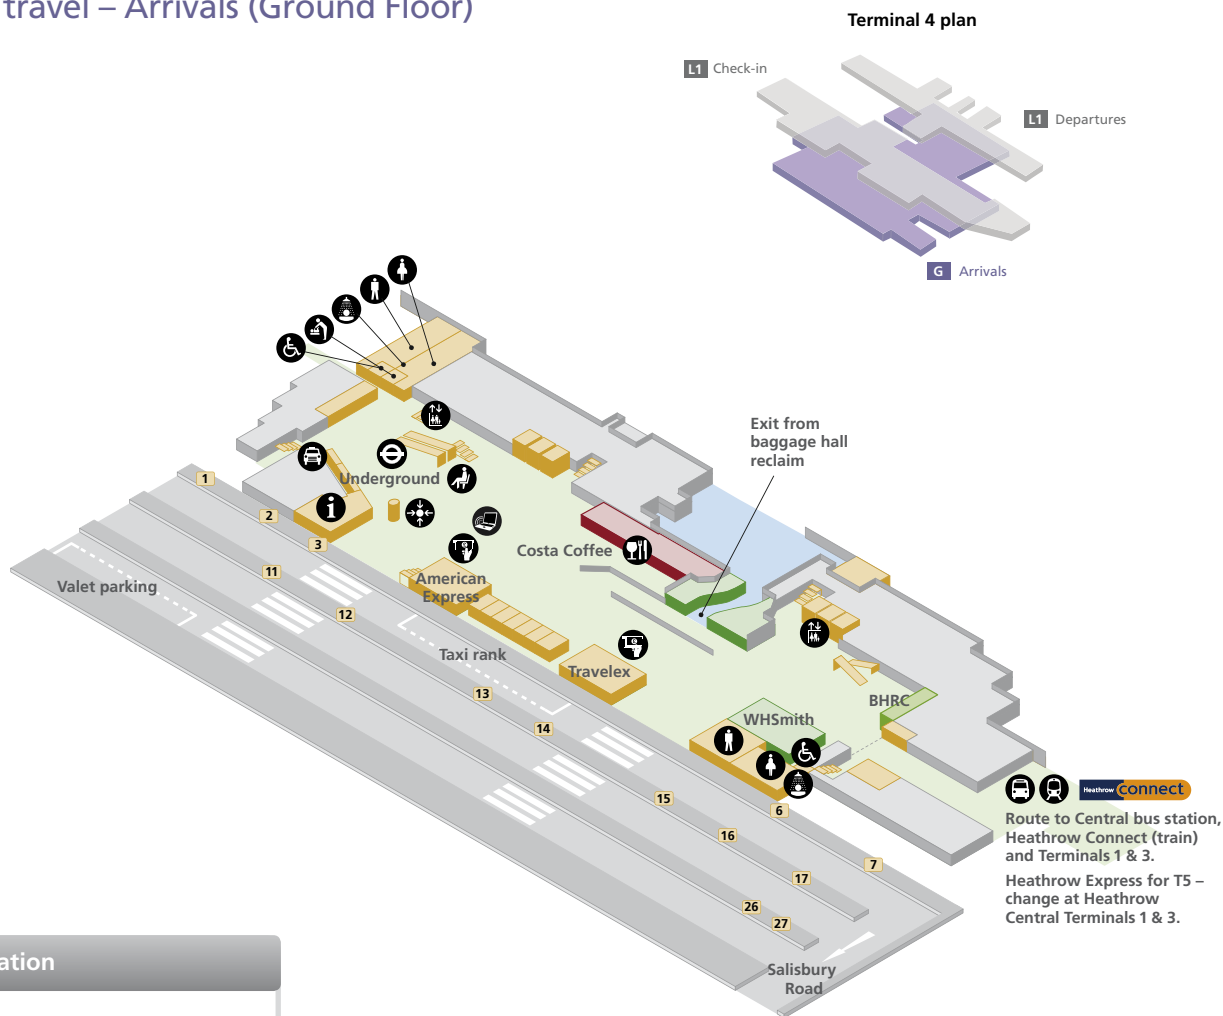

Terminal 4

Onward travel – Arrivals (Ground Floor)

Navigation

Check-in and mezzanine level	1
Departures	2
Arrivals & mezzanine level	3
Onward travel – Arrivals	4

Bus and coach stop allocation

Business parking	3	Car Rental (off airport):	
dot2dot	11	Dollar Thrifty, Sixt	26
Express Coach – National Express	13 14	Car Rental (on airport):	
Group travel – pick up	16 17	Avis Budget, Enterprise, Europcar/National/Alamo, Hertz	1 2
Group travel – set down	15	Off airport Parking companies:	
Help Bus	3	Economy, Purple Parking, Quality Airport Parking, Reeds, UB8/Happydays	27
Hotel Hoppa	12	Taxi Rank (between 3 & 6)	
Local bus 482, 490, 555, 557	6 7		
Long stay parking	3		
Transport for London (TfL) – drop/stand	6 7		

- Accessible toilet
- Babycare
- Bus station
- Bureau de change
- Cash machines
- Information
- Lift
- Meeting point
- Restaurant / Café / Pub
- Seating
- Shower
- Taxi
- Telephone
- Toilet men
- Toilet women
- Train station
- Underground
- Wireless hotspot
- Public areas
- Passenger areas