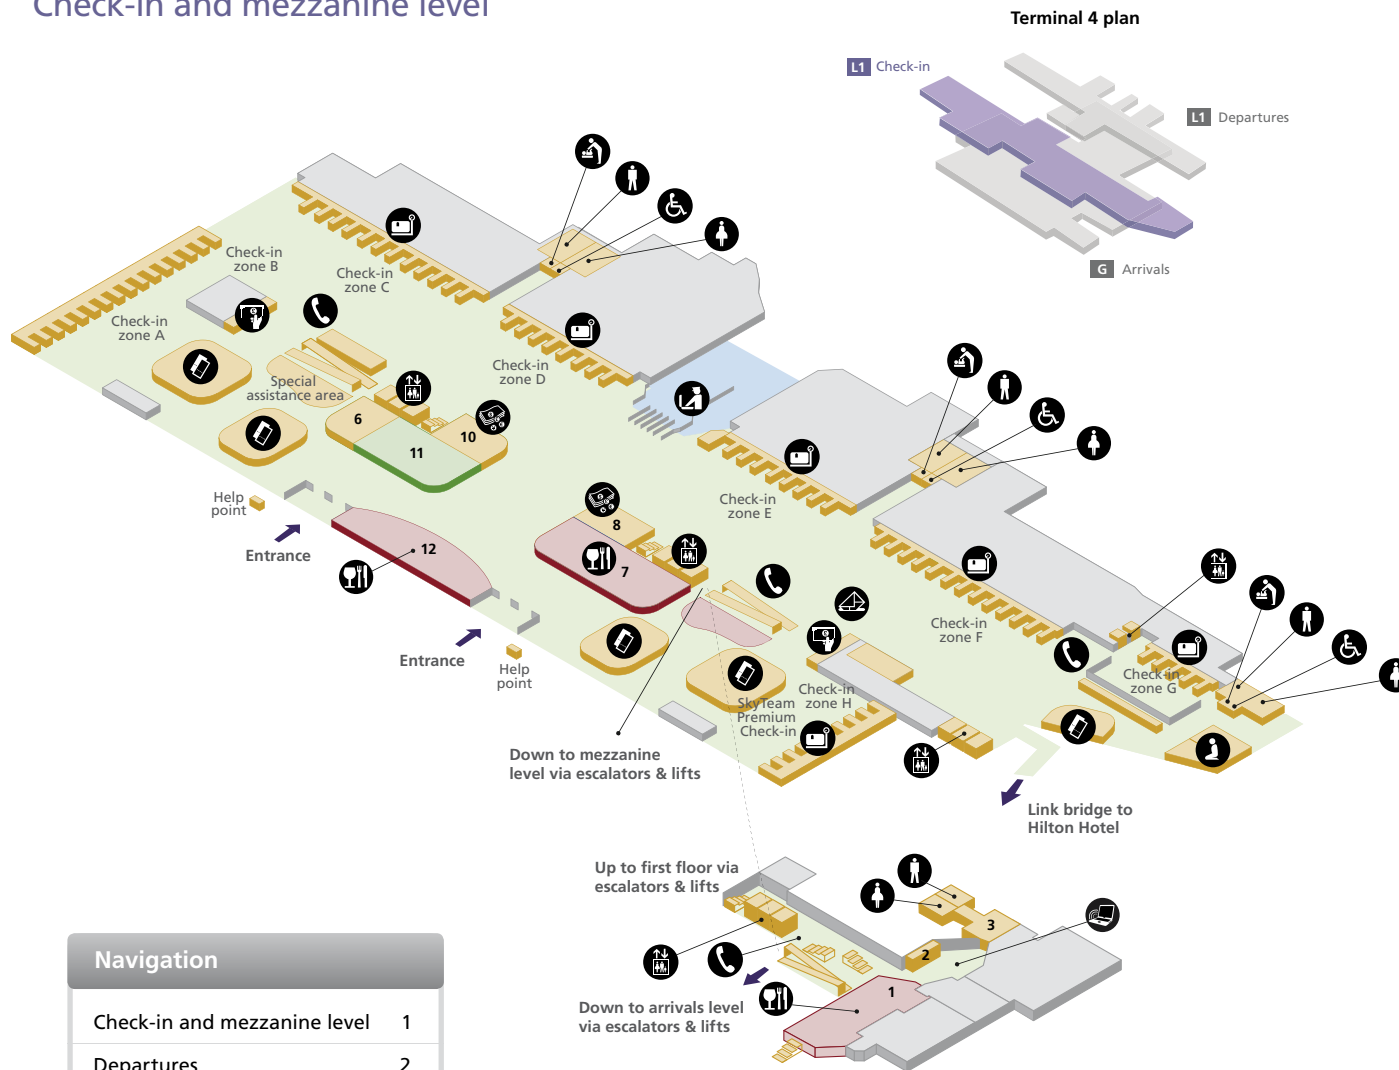

Heathrow Airport

Overview

Navigation	
Check-in and mezzanine level	1
Departures	2
Arrivals & mezzanine level	3
Onward travel – Arrivals	4

Terminal 4

Check-in and mezzanine level

Navigation	
Check-in and mezzanine level	1
Departures	2
Arrivals & mezzanine level	3
Onward travel – Arrivals	4

Shopping

WHSmith	11
---------	----

Services

American Express	8	Travelex	10
Excess baggage	6	Yotel (24 hour hotel rooms, Mezzanine level)	3
Internet (Mezzanine level)	2		

Food and drink

Caffé Nero	12	Café Rouge	7
J D Wetherspoon – Bar (Mezzanine level)	1		

Terminal 4

Departures (first floor)

Navigation

Check-in and mezzanine level	1
Departures	2
Arrivals & mezzanine level	3
Onward travel – Arrivals	4

Shopping

Bally	11	Harrods	
Beauty Studio	10	- Signature Store and Food Hall	29
Best of the Best	17	HMV	37
Boots (sandwiches and snacks)	12	Links of London	4
Burberry	7	Mulberry	13
Cath Kidston	9	Rolling Luggage/Tumi	21
Dixons	35	Simply Chocolates	19
Escada	1	Sunglass Hut	31
Glorious Britain	23	Thomas Pink	14
Gucci	3	Tie Rack	44
Harrods		Watches of Switzerland	15
- Jimmy Choo, Etro, Paul Smith, Roberto Cavalli, Loewe, Valentino	25	WHSmith	2 34
Harrods		WHSmith Books	36
- Mont Blanc, Cartier, Zegna, Ferragamo, Dunhill	28	World Duty Free	5 22 39
		World of Whiskies	18

Terminal 4 plan

Navigation	
Check-in and mezzanine level	1
Departures	2
Arrivals & mezzanine level	3
Onward travel – Arrivals	4

Shopping

WHSmith	22	World Duty Free (Arrivals only)	26
---------	----	---------------------------------	----