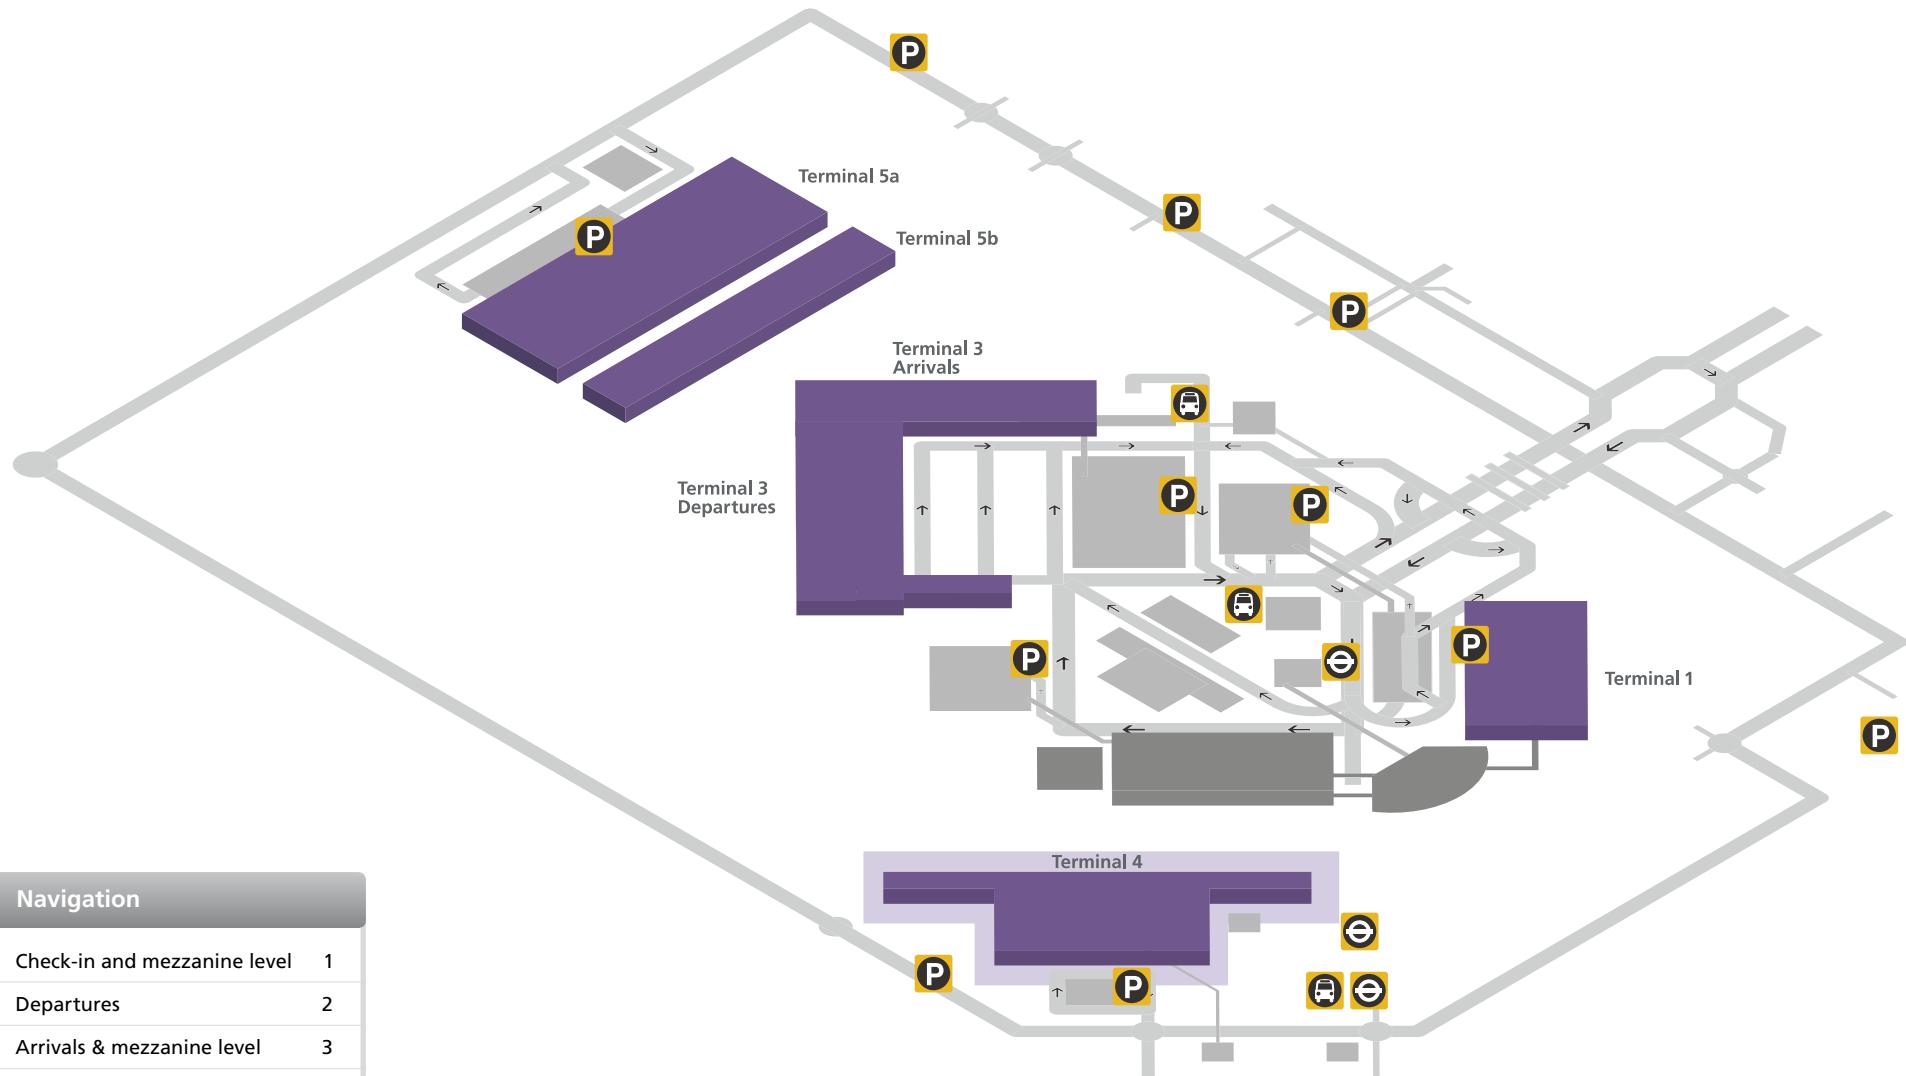

Heathrow Airport

Overview

Navigation	
Check-in and mezzanine level	1
Departures	2
Arrivals & mezzanine level	3
Onward travel – Arrivals	4

Terminal 4

Check-in and mezzanine level

Navigation	
Check-in and mezzanine level	1
Departures	2
Arrivals & mezzanine level	3
Onward travel – Arrivals	4

Shopping

WHSmith	11
---------	----

Services

American Express	8	Travelex	10
Excess baggage	6	Yotel (24 hour hotel rooms, Mezzanine level)	3
Internet (Mezzanine level)	2		

Food and drink

Caffé Nero	12	Café Rouge	7
J D Wetherspoon – Bar (Mezzanine level)	1		

Terminal 4

Departures (first floor)

Navigation

Check-in and mezzanine level	1
Departures	2
Arrivals & mezzanine level	3
Onward travel – Arrivals	4

Shopping

Bally	11	Harrods	
Beauty Studio	10	- Signature Store and Food Hall	29
Best of the Best	17	HMV	37
Boots (sandwiches and snacks)	12	Links of London	4
Burberry	7	Mulberry	13
Cath Kidston	9	Rolling Luggage/Tumi	21
Dixons	35	Simply Chocolates	19
Escada	1	Sunglass Hut	31
Glorious Britain	23	Thomas Pink	14
Gucci	3	Tie Rack	44
Harrods		Watches of Switzerland	15
- Jimmy Choo, Etro, Paul Smith, Roberto Cavalli, Loewe, Valentino	25	WHSmith	2 34
Harrods		WHSmith Books	36
- Mont Blanc, Cartier, Zegna, Ferragamo, Dunhill	28	World Duty Free	5 22 39
		World of Whiskies	18

Terminal 4 plan

Navigation	
Check-in and mezzanine level	1
Departures	2
Arrivals & mezzanine level	3
Onward travel – Arrivals	4

Shopping

WHSmith	22	World Duty Free (Arrivals only)	26
---------	----	---------------------------------	----